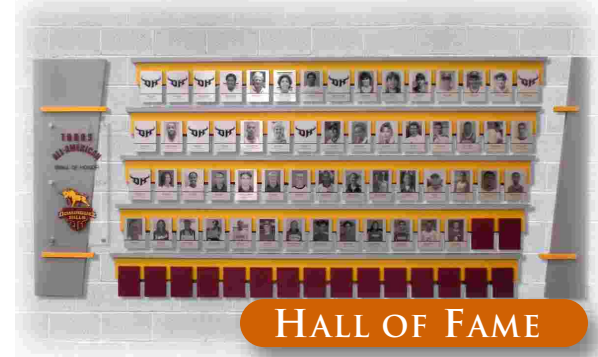

CUSTOM RECOGNITION DISPLAYS

Unique Solutions

HALL OF FAME   DONOR RECOGNITION   INTERACTIVE
DISPLAY ENVIRONMENT   HISTORY   COMPREHENSIVE PROGRAMS

1157 designconcepts has been in the custom recognition business for more than half a century, providing innovative recognition solutions that are both creative and customized according to each customer's specific needs. Currently we are the vendor of choice for more than 2,500 major colleges, leading medical centers and hospitals, and other not-for-profit organizations throughout the United States and Canada.

Turnkey Capabilities

- On-site Consultation
- Design
- Project Management
- In-House Fabrication
- Installation
- Future Update Programs

Wide Selection of Proven, Flexible
Recognition Systems
Broad Range of Materials and
Style Options

From halls of fame and donor recognition displays to interactive and comprehensive recognition solutions, 1157 designconcepts' superior service, creative design and complete project management are unmatched in our industry.

1157designconcepts.com