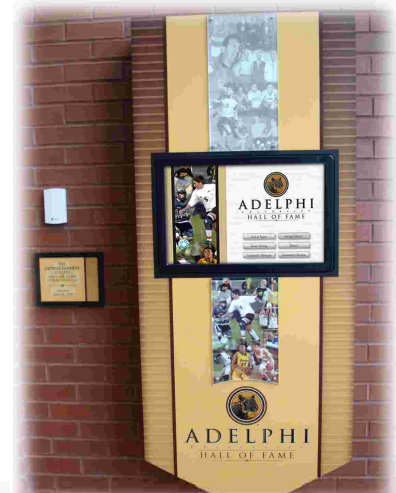

CUSTOM RECOGNITION DISPLAYS

Unique Solutions

HALL OF FAME   DONOR RECOGNITION   INTERACTIVE
DISPLAY ENVIRONMENT   HISTORY   COMPREHENSIVE PROGRAMS

1157 designconcepts has been in the custom recognition business for more than half a century, providing innovative recognition solutions that are both creative and customized according to each customer's specific needs. Currently we are the vendor of choice for more than 2,500 major colleges, leading medical centers and hospitals, and other not-for-profit organizations throughout the United States and Canada.

Turnkey Capabilities

- On-site Consultation
- Design
- Project Management
- In-House Fabrication
- Installation
- Future Update Programs

Wide Selection of Proven, Flexible
Recognition Systems
Broad Range of Materials and
Style Options

From halls of fame and donor recognition displays to interactive and comprehensive recognition solutions, 1157 designconcepts' superior service, creative design and complete project management are unmatched in our industry.

INTERACTIVE TECHNOLOGY